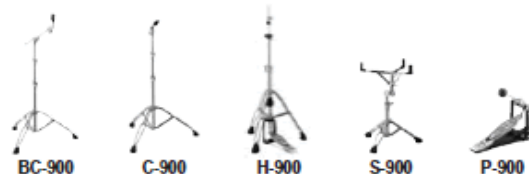

Caisse claire

VML1455S	/C	14 x 5.5 Snare Drum	$249.00

Hardware Pack

HWP-1200		Hardware Pack (B-1000/C-1000/S-1000/H-1000/P-2000)	$819.00
HWP-900		Hardware Package (H900/S900/P900/BC900/C900)	$510.00

COMPONENTS

MAPLE SNARE DRUM		
VML 1455S/C	14"x5.5"	

TOMS w/ISS.		
VML 0807T/C	8"x7"	
VML 1008T/C	10"x8"	
VML 1209T/C	12"x9"	
VML 1310T/C	13"x10"	
VML 1411T/C	14"x11"	
VML 1613T/C	16"x13"	

FLOOR TOMS		
VML 1414F/C	14"x14"	
VML 1616F/C	16"x16"	
VML 1816F/C	18"x16"	

BASS DRUMS w/BB-300 BRACKET		
VML 2018B/C	20"x18"	
VML 2218B/C	22"x18"	
VML 2418B/C	24"x18"	

FINISHES

HIGH GLOSS & ARTISAN II LACQUER w/CHROME HARDWARE

NEW #103	PIANO BLACK	IN STOCK
NEW #806	SANGRIA	IN STOCK

FEATURES

- NEW ✓ ARTISAN II LACQUER FINISH
- NEW ✓ 6 PLY MAPLEPLY SHELLS
- ✓ MATCHING SNARE DRUM
- ✓ WOOD BASS DRUM HOOPS w/MATCHING FINISH
- ✓ RECESSED BD CLAWS w/RUBBER LINING
- ✓ PERIMETER EQ BASS DRUM HEADS w/3.5" WIDE RING
- ✓ TWO-PLY TOM BATTER HEADS
- NEW ✓ REFERENCE-LOOK BRIDGE LUGS
- NEW ✓ REFERENCE-LOOK FLOOR TOM LEG BRACKETS & LEGS
- NEW ✓ BRIDGE-TYPE BASS BRACKET
- NEW ✓ 900 SERIES UNI-LOCK TOM HOLDERS
- ✓ I.S.S. TOM MOUNTING SYSTEM
- ✓ BEAUTIFUL SUPER HIGH-GLOSS LACQUER FINISHES

SUGGESTED HARDWARE PACK

HWP-900 900 SERIES w/UNILOCK FILTERS $510.00