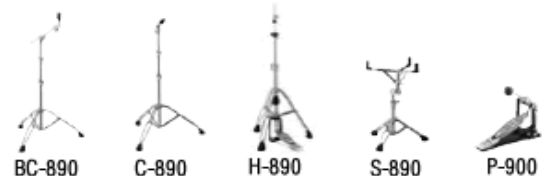

SUGGESTED HARDWARE PACK

HWP-890 890 SERIES W/GEARED TILTERS..... **\$470.00**

SÉRIE DE FORUM FZH

5-pièces Drum Set avec supports à cymbale et cymbales

FZH705	/B/C	5-pcs Drum Set w/Stands & Cymbals (2018B/1008T/1209T/1414F, B/C/S/H/P)	\$1,099.00
FZH725	/B/C	5-pcs Drum Set w/Stands & Cymbals (2218B/1209T/1310T/1616F, B/C/S/H/P)	\$1,099.00
FZH725F	/B/C	5-pcs Drum Set w/Stands & Cymbals (2218B/1008T/1209T/1414F, B/C/S/H/P)	\$1,099.00
Tom Tom			
FZH1008T	/B/C	10 x 8 Tom Tom w/ISS	\$99.00
FZH1209T	/B/C	12 x 9 Tom Tom w/ISS	\$109.00
FZH1310T	/B/C	13 x10 Tom Tom w/ISS	\$119.00
Tom Basse			
FZH1414F	/B/C	14 x 14 Floor Tom	\$139.00
FZH1616F	/B/C	16 x 16 Floor Tom	\$159.00
Grosse caisse (avec BB-70)			
FZH2018B	/B/C	20 x 16 Bass Drum w/BB-70	\$299.00
FZH2218B	/B/C	22 x 18 Bass Drum w/BB-70	\$309.00
Caisse claire			
FZH1455S	/B/C	14 x 5.5 Snare Drum	\$119.00